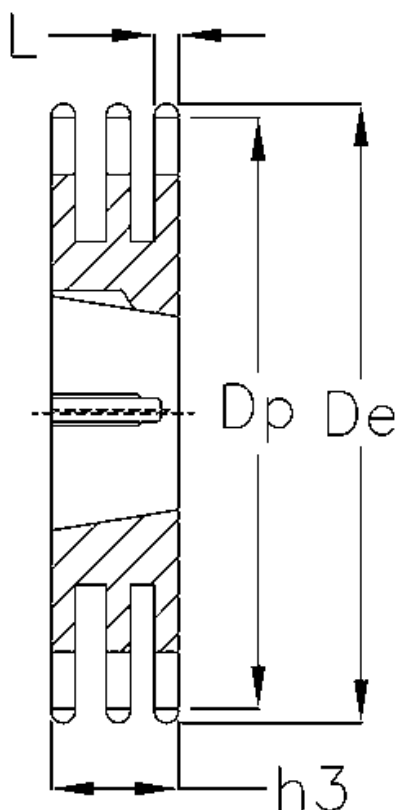

Article number: 616033005021

Description: Taperbored sprocket 08 B-3 Z=21 triplex
for bushing 1610

Measures

Bush = 1610
C = 1.3
Chain = -
Chain size = 1/2" x 5/16"
De = 89.7
Dp = 85.22
H = 34.9
h3 = 34.9

Material = Stål
Number of teeth = 21